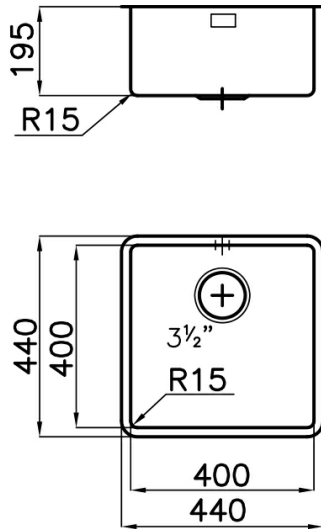

Sink

KE

Sink - 1 bowl - Undermount (ST)

Code: 2156 850

Product Details

Materials/Finishes	Foster-brushed finish AISI 304 stainless steel
Cabinet	45 cm
Dimensions	440x440 mm
Edge/Installation Type	Undermount (ST)
Cut out	Vedi scheda tecnica
Number of bowls	1 bowl
Bowl dimension	400x400 mm
Waste fitting	3,5" waste
Mixer holes	No standard tap hole
Standard fittings	fixing brackets, gasket, waste fitting, overflow and siphon. Packing: single carton box.

Features

High thickness

Basket 3,5" waste fitting

Perimetral overflow

Small radius

Dimensions

Cut out drawing

Optional accessories