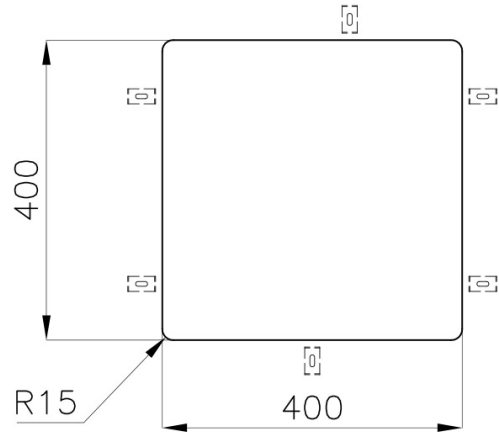

Sink

KE

Sink - 1 bowl - Undermount (ST)

Code: 2156 850

Product Details

Materials/Finishes	Foster-brushed finish AISI 304 stainless steel
Cabinet	45 cm
Dimensions	440x440 mm
Edge/Installation Type	Undermount (ST)
Cut out	Vedi scheda tecnica
Number of bowls	1 bowl
Bowl dimension	400x400 mm
Waste fitting	3,5" waste
Mixer holes	No standard tap hole
Standard fittings	fixing brackets, gasket, waste fitting, overflow and siphon. Packing: single carton box.

Features

High thickness

Basket 3,5" waste fitting

Perimetral overflow

Small radius

Dimensions

Cut out drawing

Optional accessories